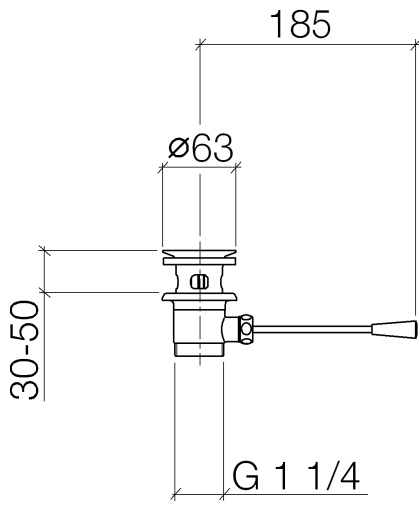

Basin Waste 1 1/4" - Champagne (22kt Gold)

IMO

10 300 970

- length of knee lever 185 mm
- Only suitable for basins with an overflow.

Fits: IMO, LULU, MADISON, MEM, TARA, CL.1, LISSÉ, VAIA, META, CYO

| | | |
|---|-------------------------------|---------------|
|  | Champagne (22kt Gold) | 10 300 970-47 |
|  | Chrome | 10 300 970-00 |
|  | Brushed Platinum | 10 300 970-06 |
|  | Platinum | 10 300 970-08 |
|  | Durabross (23kt Gold) | 10 300 970-09 |
|  | Dark Chrome | 10 300 970-19 |
|  | Light Gold | 10 300 970-26 |
|  | Brushed Light Gold | 10 300 970-27 |
|  | Brushed Durabross (23kt Gold) | 10 300 970-28 |
|  | Matte Black | 10 300 970-33 |
|  | Brushed Bronze | 10 300 970-42 |
|  | Brushed Champagne (22kt Gold) | 10 300 970-46 |
|  | Brushed Chrome | 10 300 970-93 |
|  | Brushed Dark Platinum | 10 300 970-99 |

10 300 970

10 300 970

Parts for other finishes can be found here: [Chrome](#)

Spare parts list

| No. | Item Number | Name | Quantity used | Delivery time |
|-----|--------------------|-------------|---------------|---------------|
| 1 | 90 11 01 026 00-47 | cup | 1 | 30 |
| 2 | 04 31 20 016 00-47 | plug | 1 | 30 |
| 3 | 04 28 10 026 00 90 | accessories | 1 | 2 |
| 4 | 09 14 03 025 90 | seal | 1 | 2 |
| 5 | 09 11 01 023-47 | cup | 1 | 30 |
| 6 | 09 14 05 040 90 | seal | 1 | 2 |
| 7 | 09 31 09 055-47 | pull-rod | 1 | 30 |
| 8 | 09 30 11 049 90 | disc | 1 | 2 |
| 9 | 09 23 30 003-47 | nut | 1 | 30 |
| 10 | 09 20 01 040-47 | handle | 1 | 30 |